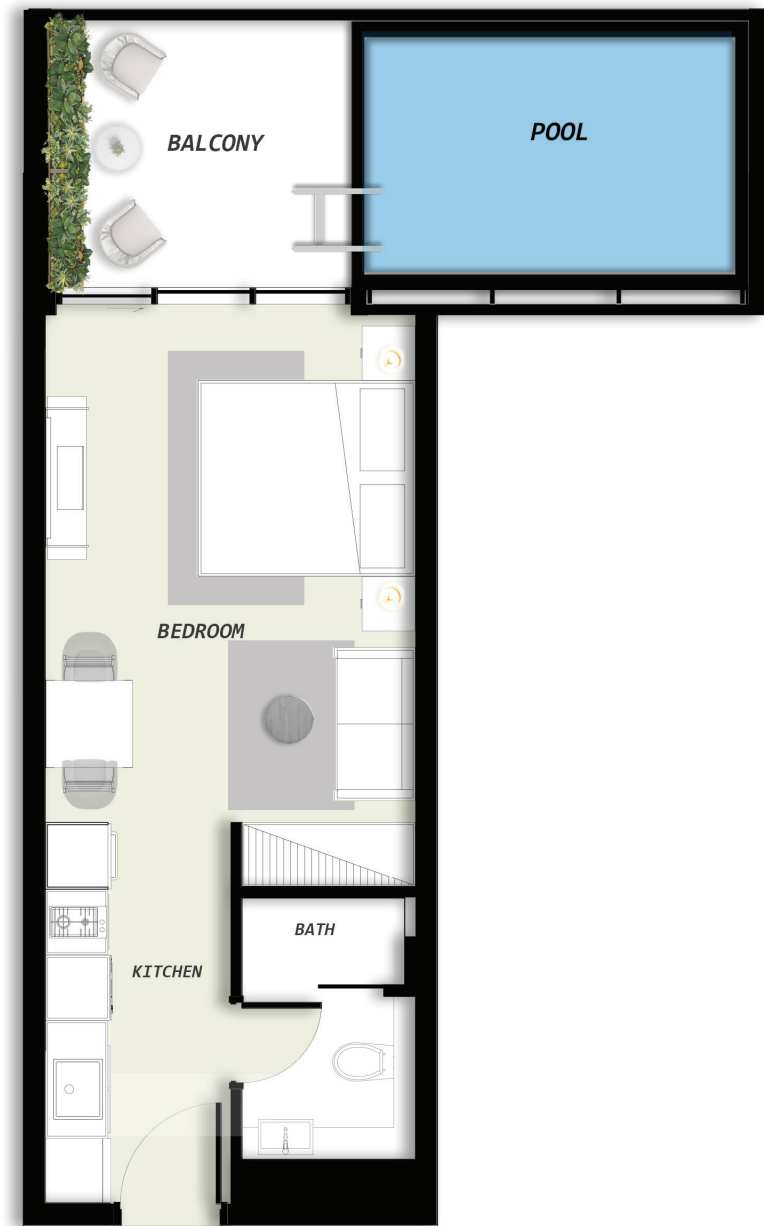

STUDIO WITH POOL